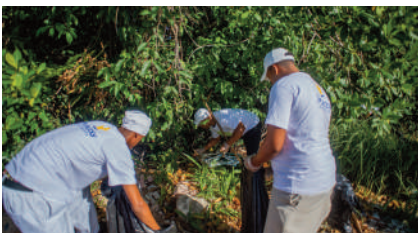

February
MANGROVES CLEANING